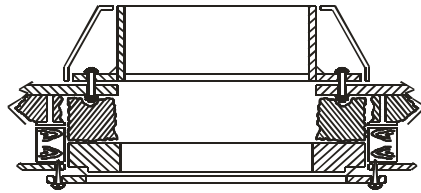

# Mk 4 Marine Flue System Parts List Page 1 to BS8511:2010

**DESCRIPTION**
**COMPLETE DECK FLANGE KIT PART NOS**

	PT NO	PRICE INC VAT
DECK FLANGE ASS COMPLETE FOR 4" TWIN WALL THRO ROOF PENETRATION	77-02-824	£132.00
DECK FLANGE ASS COMPLETE FOR 5" TWIN WALL THRO ROOF PENETRATION	77-02-825	£142.00
DECK FLANGE ASS COMPLETE FOR 6" TWIN WALL THRO ROOF PENETRATION	77-02-826	£152.00

Note that the Deck Flange Kit comprises of a Steel Tube, Deckflange, Firestop Spacer, Trim Ring, Stainless Fasteners

**TWIN WALL FLUE PIPES FOR 4" DIA FLUE OUTLETS**

STRAIGHT PIPE 150mm	JER-TW1504	£22.18
STRAIGHT PIPE 250mm	JER-TW2504	£66.91
STRAIGHT PIPE 500mm	JER-TW5004	£101.95
STRAIGHT PIPE 1000mm	JER-TW10004	£132.19

**ADJUSTABLE TWIN WALL FLUE PIPES FOR 4" FLUE OUTLETS**

ADJUSTABLE FROM 370MM TO 550MM	JER-TWAJ04	£118.34
ADJUSTABLE FROM 550 TO 900MM	JER-TWAJ1004	£190.50

**TWIN WALL FLUE PIPES FOR 5" DIA FLUE OUTLETS**