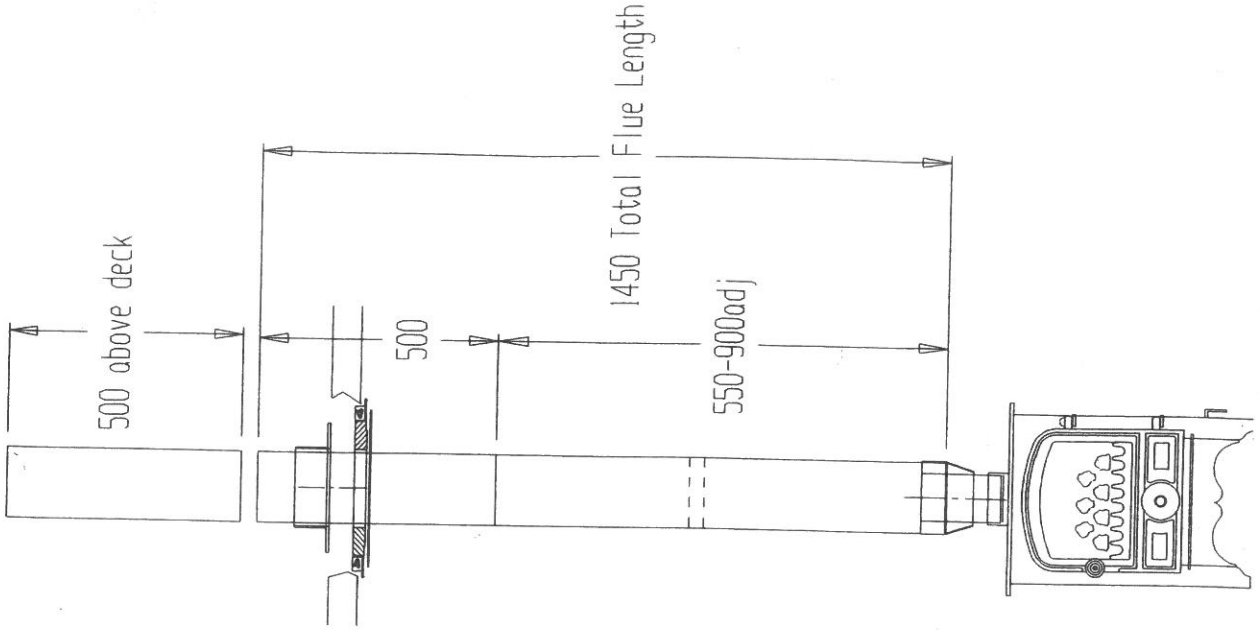

77-02-495

77-02-495

77-02-495