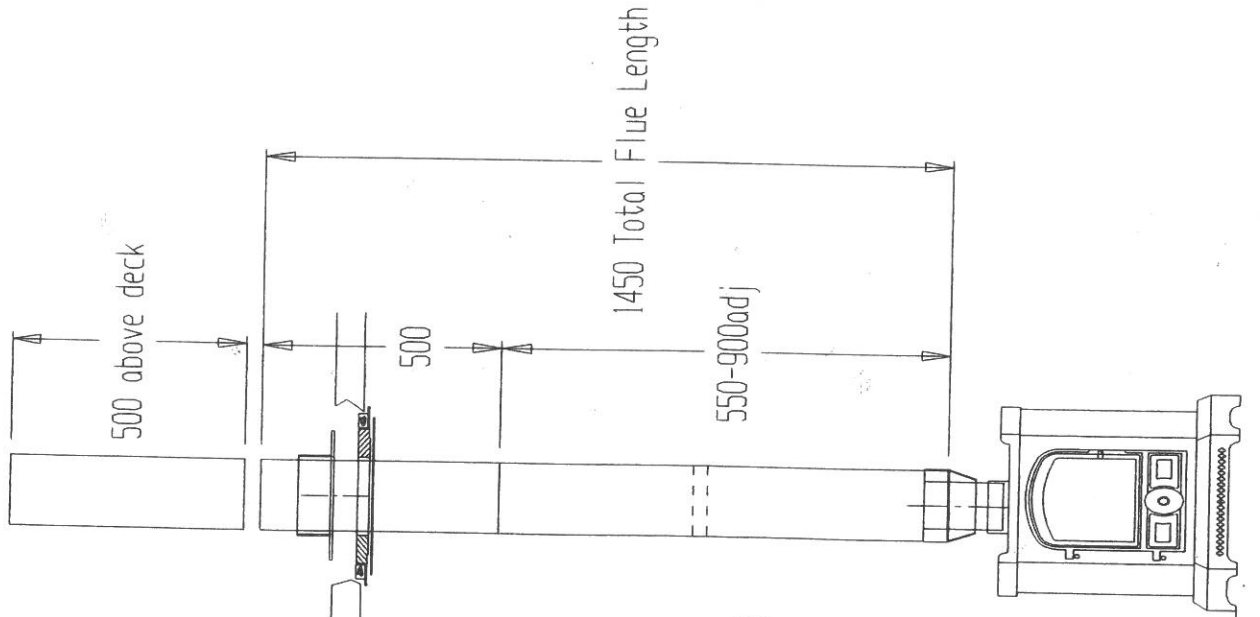

77-02-495

77-02-495

77-02-495